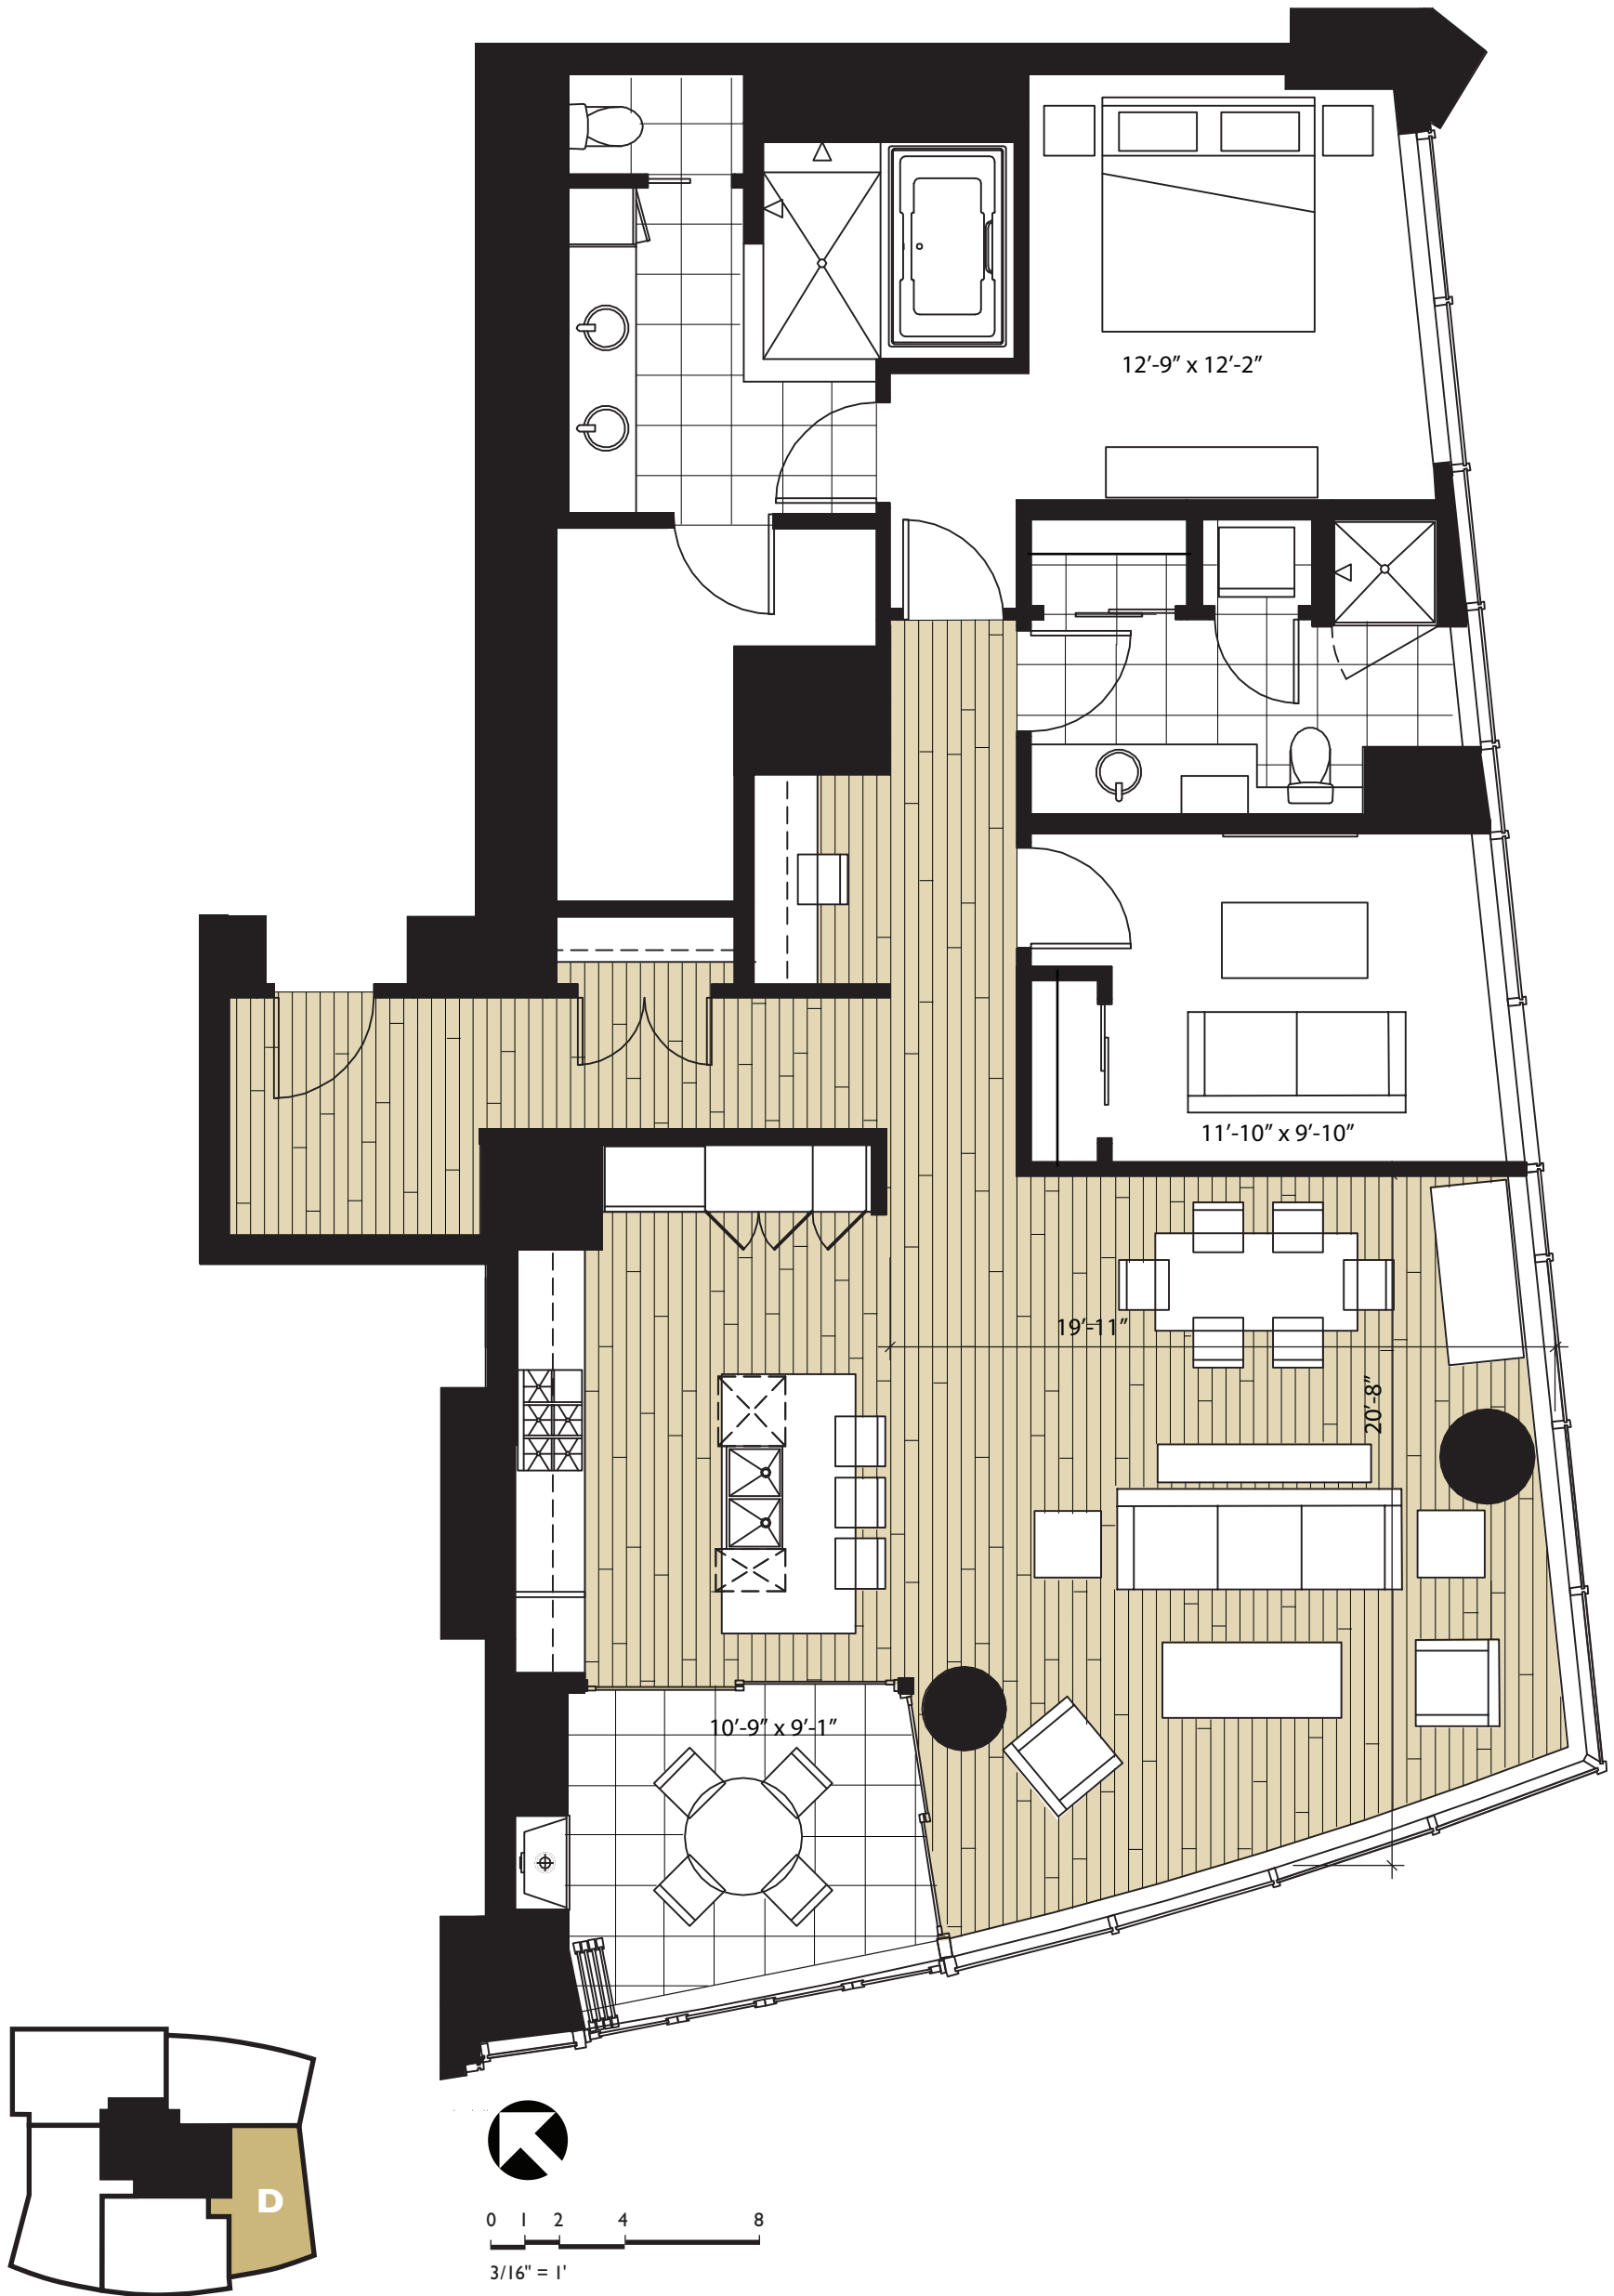

FIFTEEN TWENTY-ONE
second avenue

Home D Floors 8-29 1644 sf Two Bedroom + Den / Two Bathroom

Information has been obtained from sources deemed reliable but is not guaranteed. Floor plans, views and square footages are approximate. Buyers shall only rely on information contained within the Purchase and Sale Agreement or the POS provided by the seller. Seller reserves the right to change the product offering without notice.