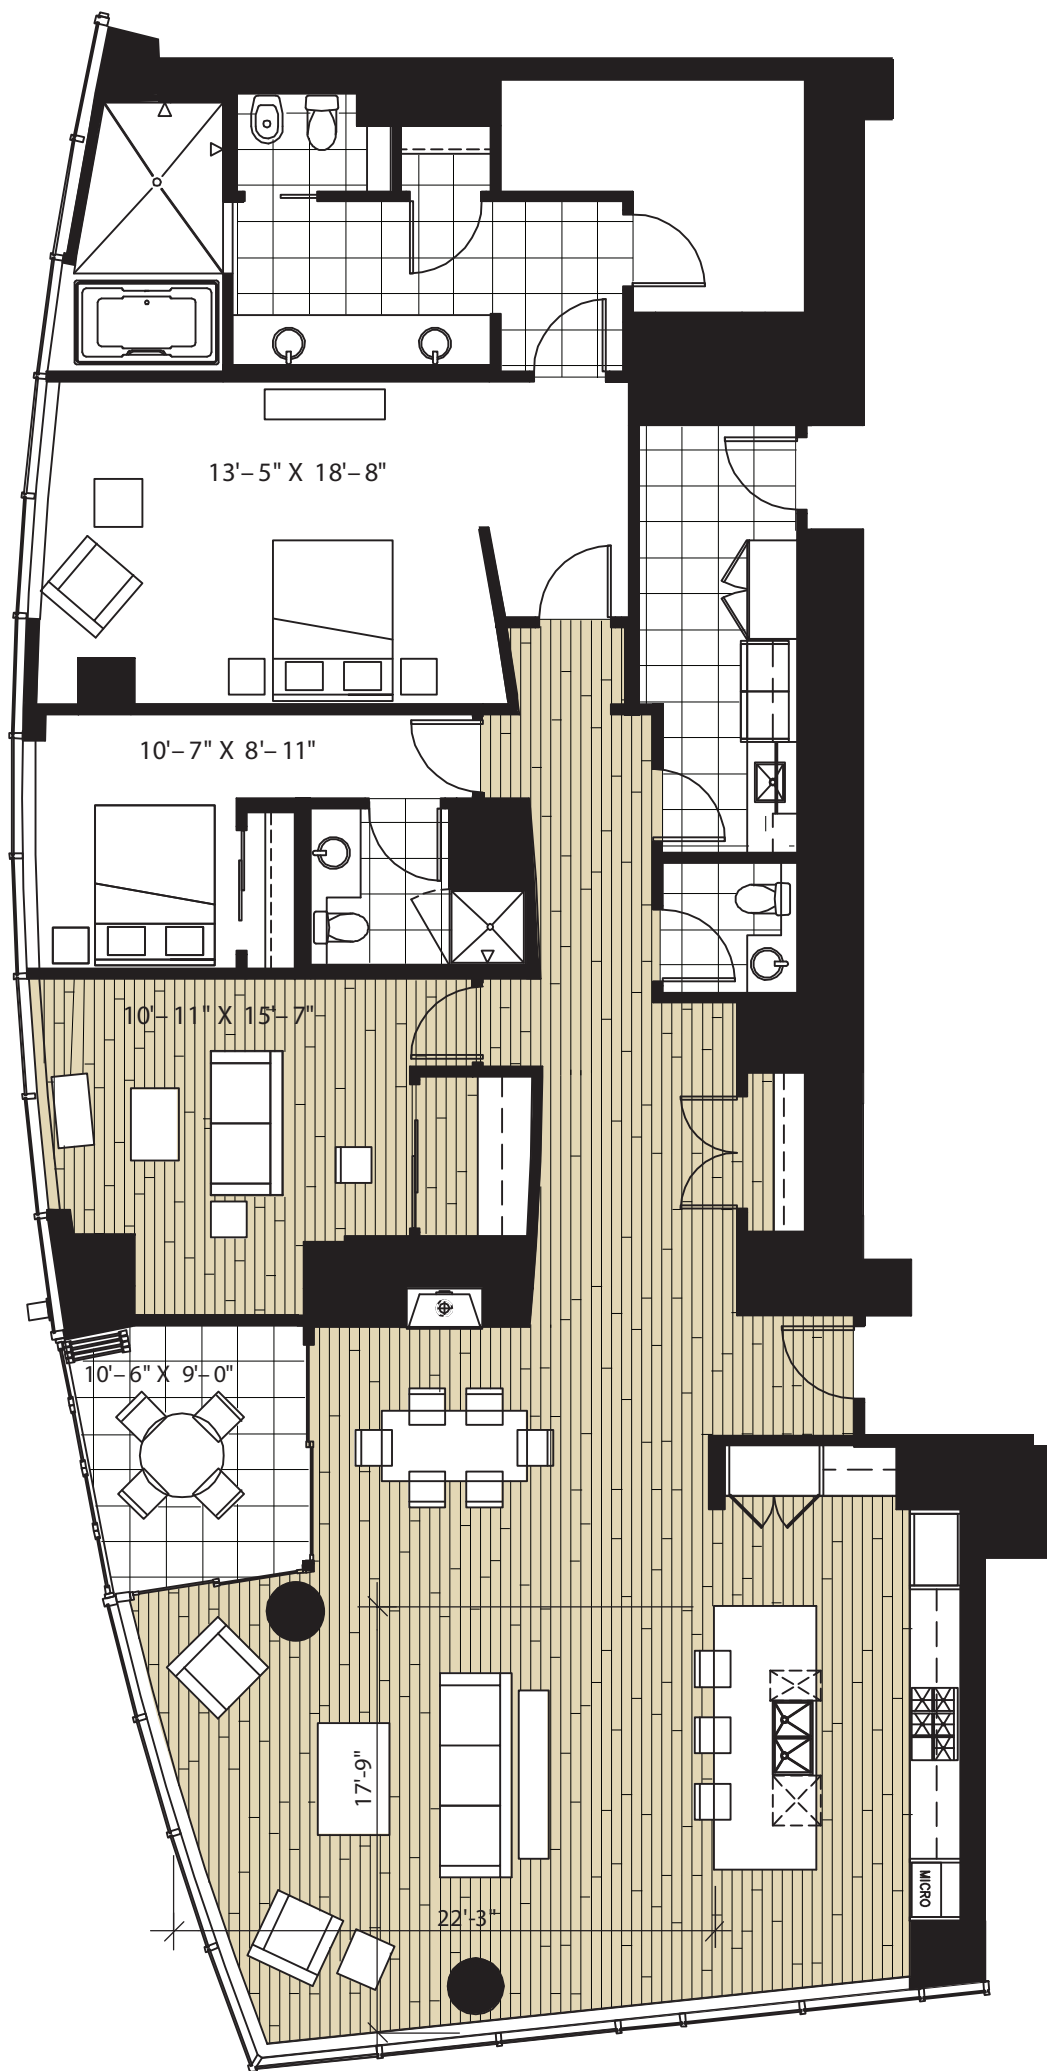

FIFTEEN TWENTY-ONE
second avenue

0 2 4 8
1/8" = 1'

Home M Floor 37 2600 sf Two Bedroom / 2.5 Bathroom

Information has been obtained from sources deemed reliable but is not guaranteed. Floor plans, views and square footages are approximate. Buyers shall only rely on information contained within the Purchase and Sale Agreement or the POS provided by the seller. Seller reserves the right to change the product offering without notice.