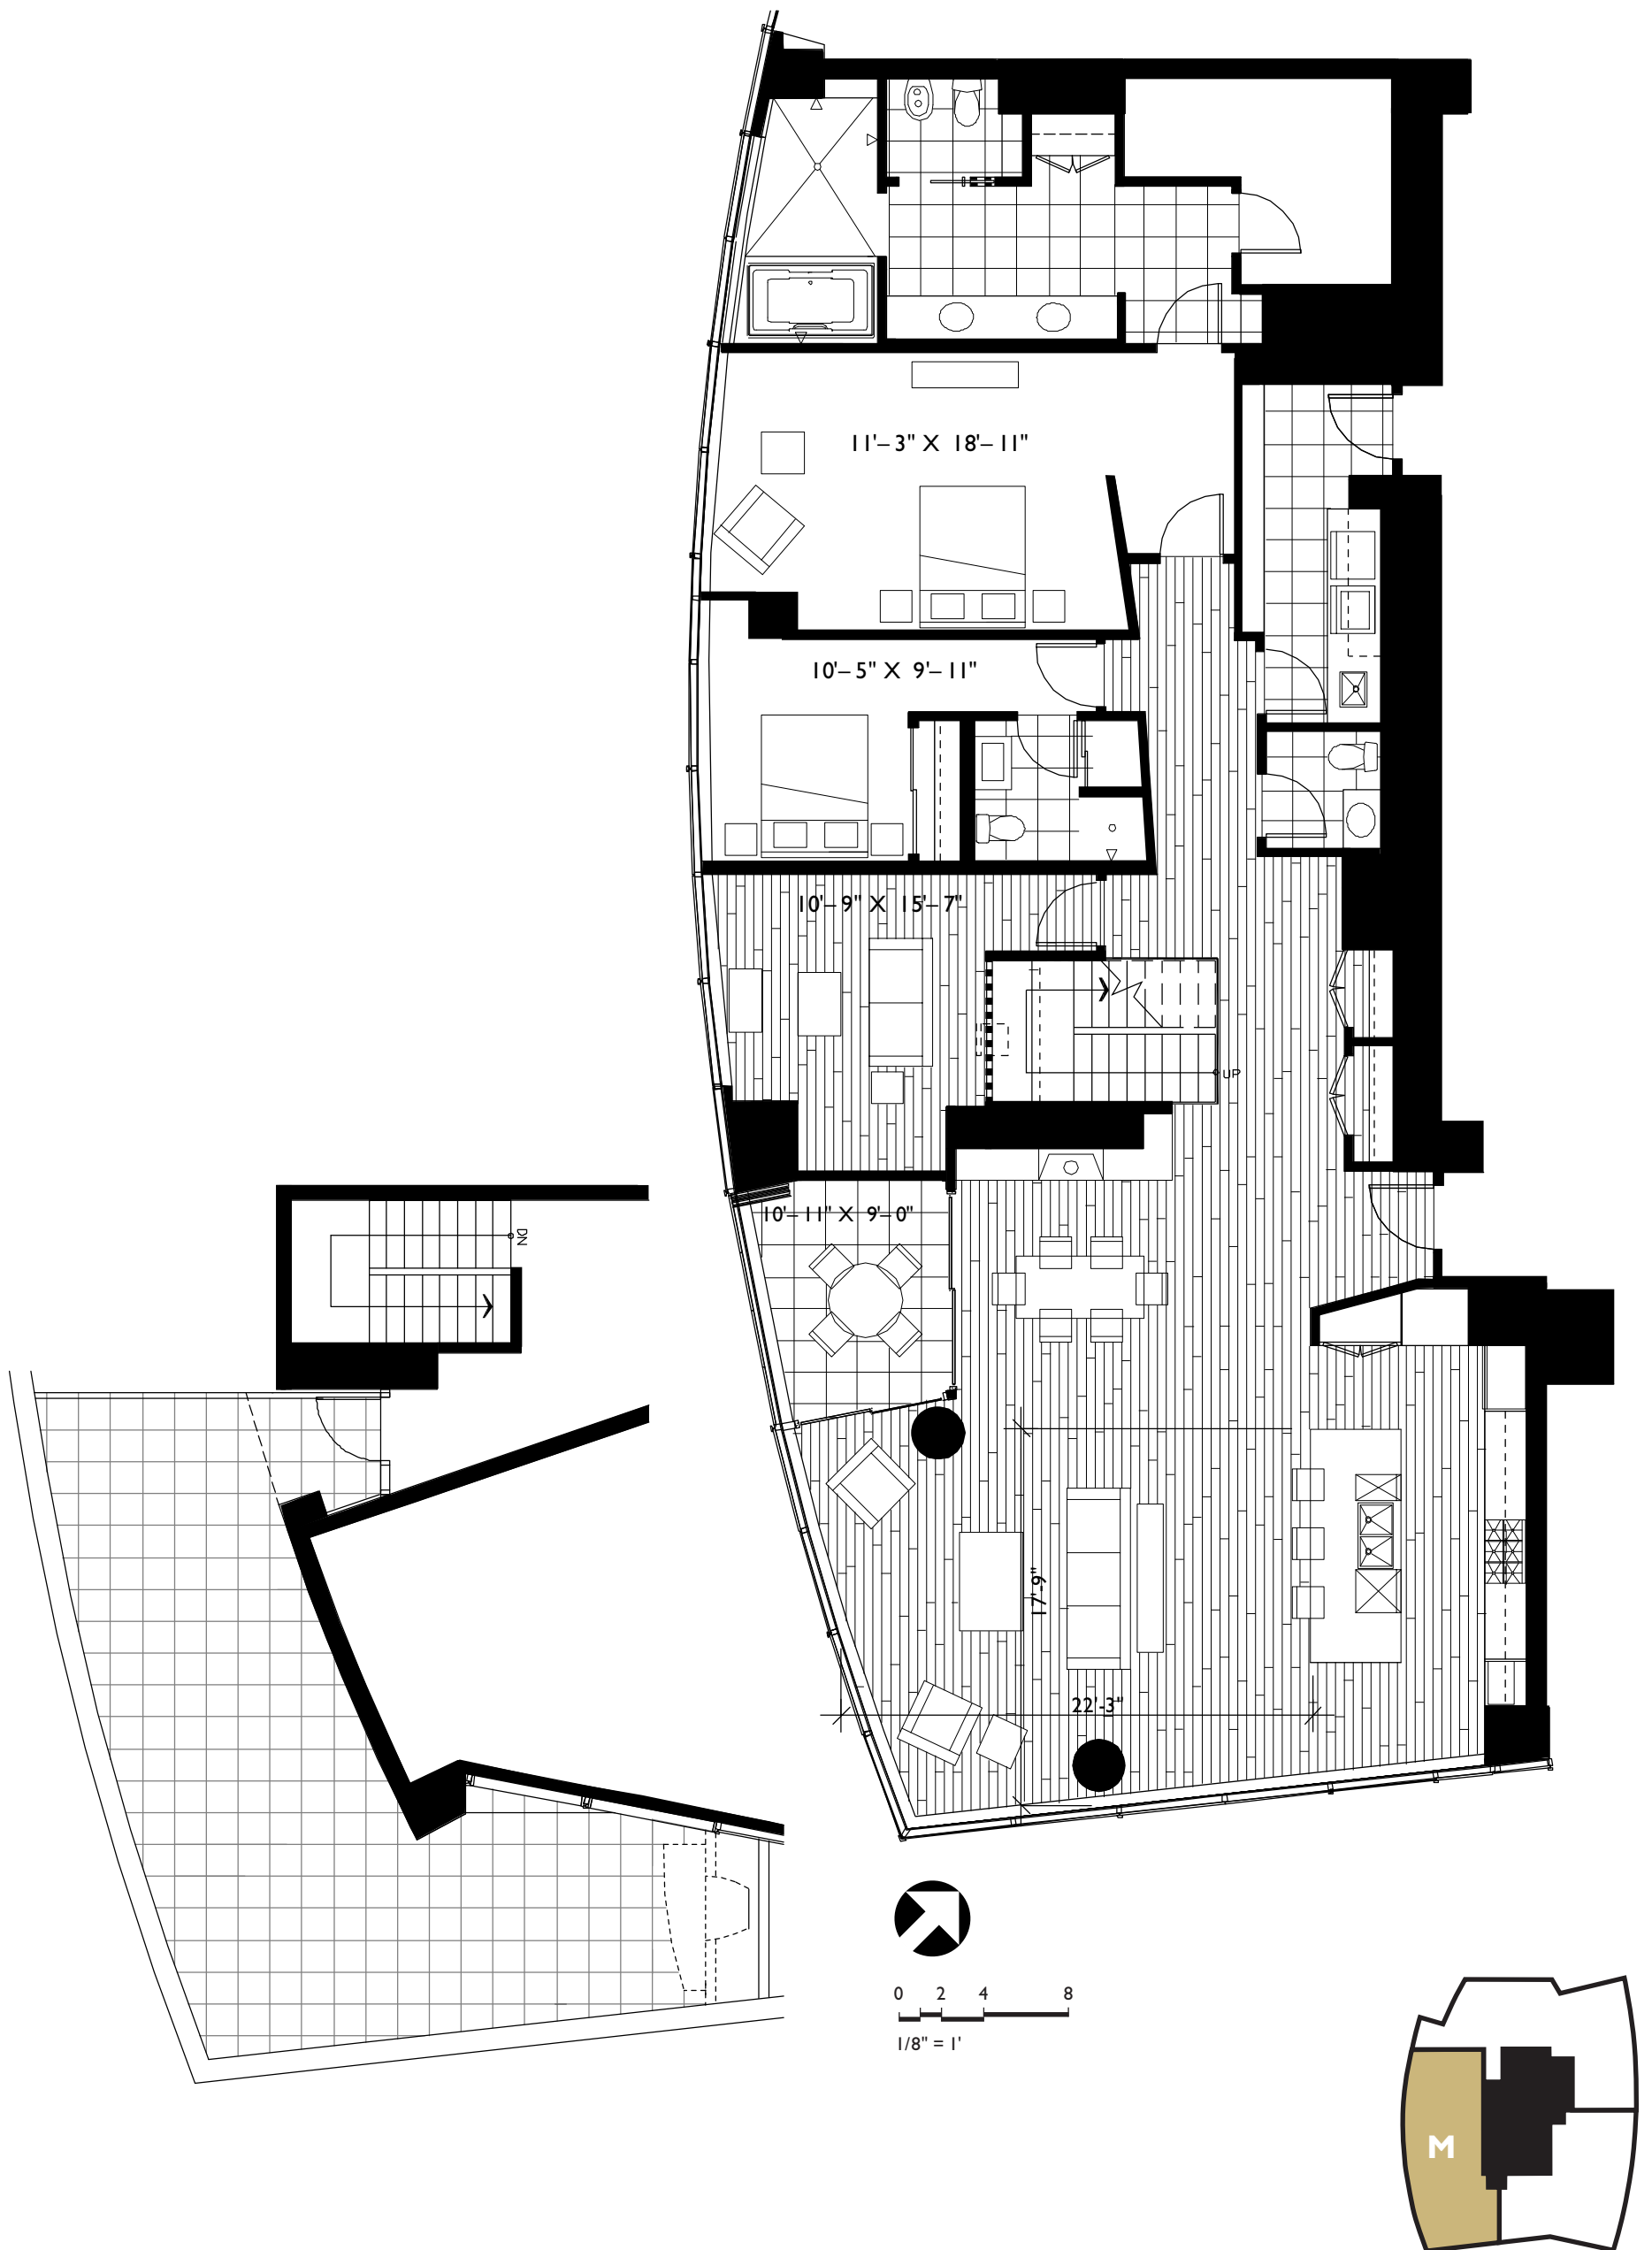

FIFTEEN TWENTY-ONE
second avenue

Home M Floor 38 2689 sf Two Bedroom / 2.5 Bathroom

Information has been obtained from sources deemed reliable but is not guaranteed. Floor plans, views and square footages are approximate. Buyers shall only rely on information contained within the Purchase and Sale Agreement or the POS provided by the seller. Seller reserves the right to change the product offering without notice.